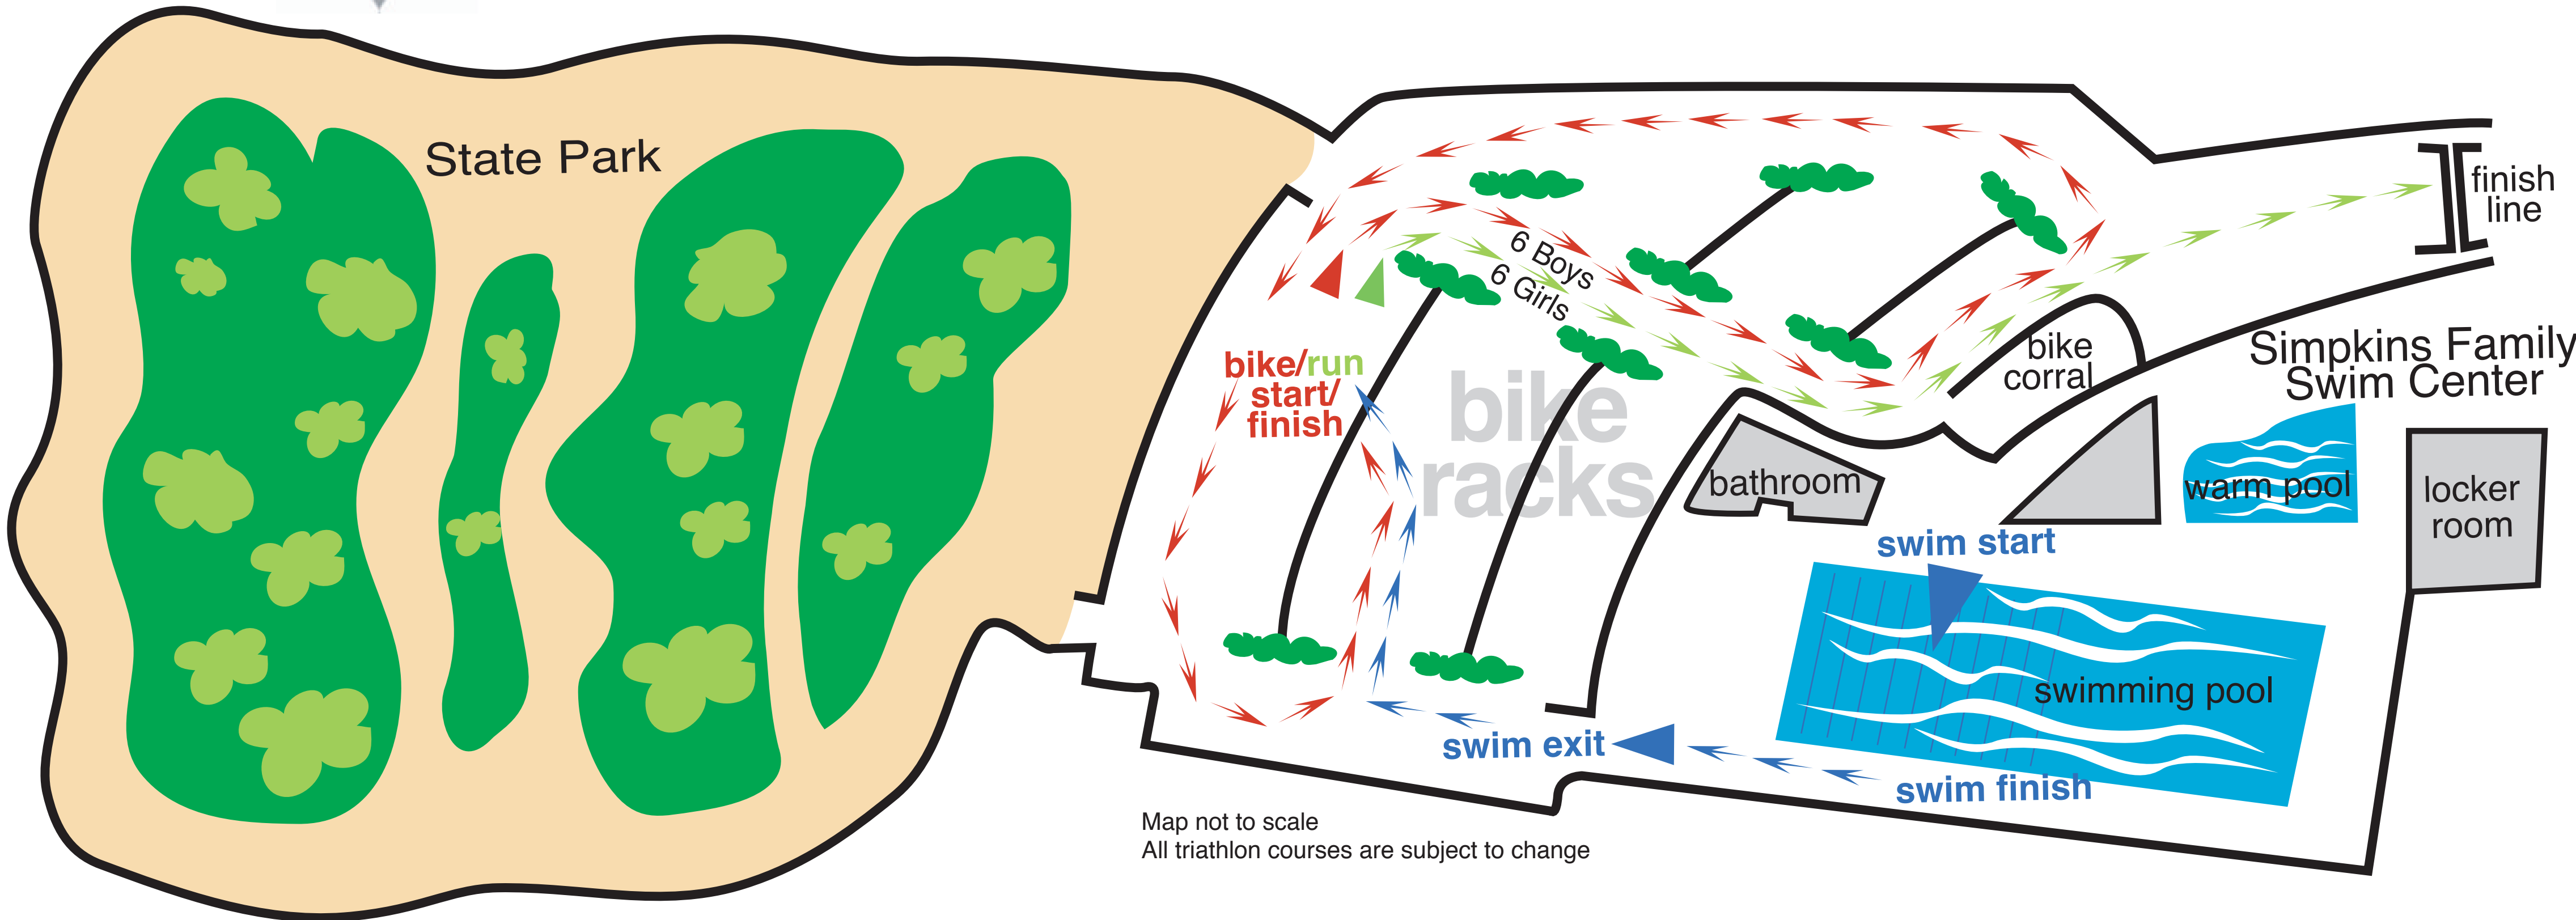

# SuperKid Triathlon

Simpkins Family Swim Center

## 6 Year Old Course map

Swim 25 yards, Bike .20 mile, Run .05 mile

Map not to scale  
All triathlon courses are subject to change