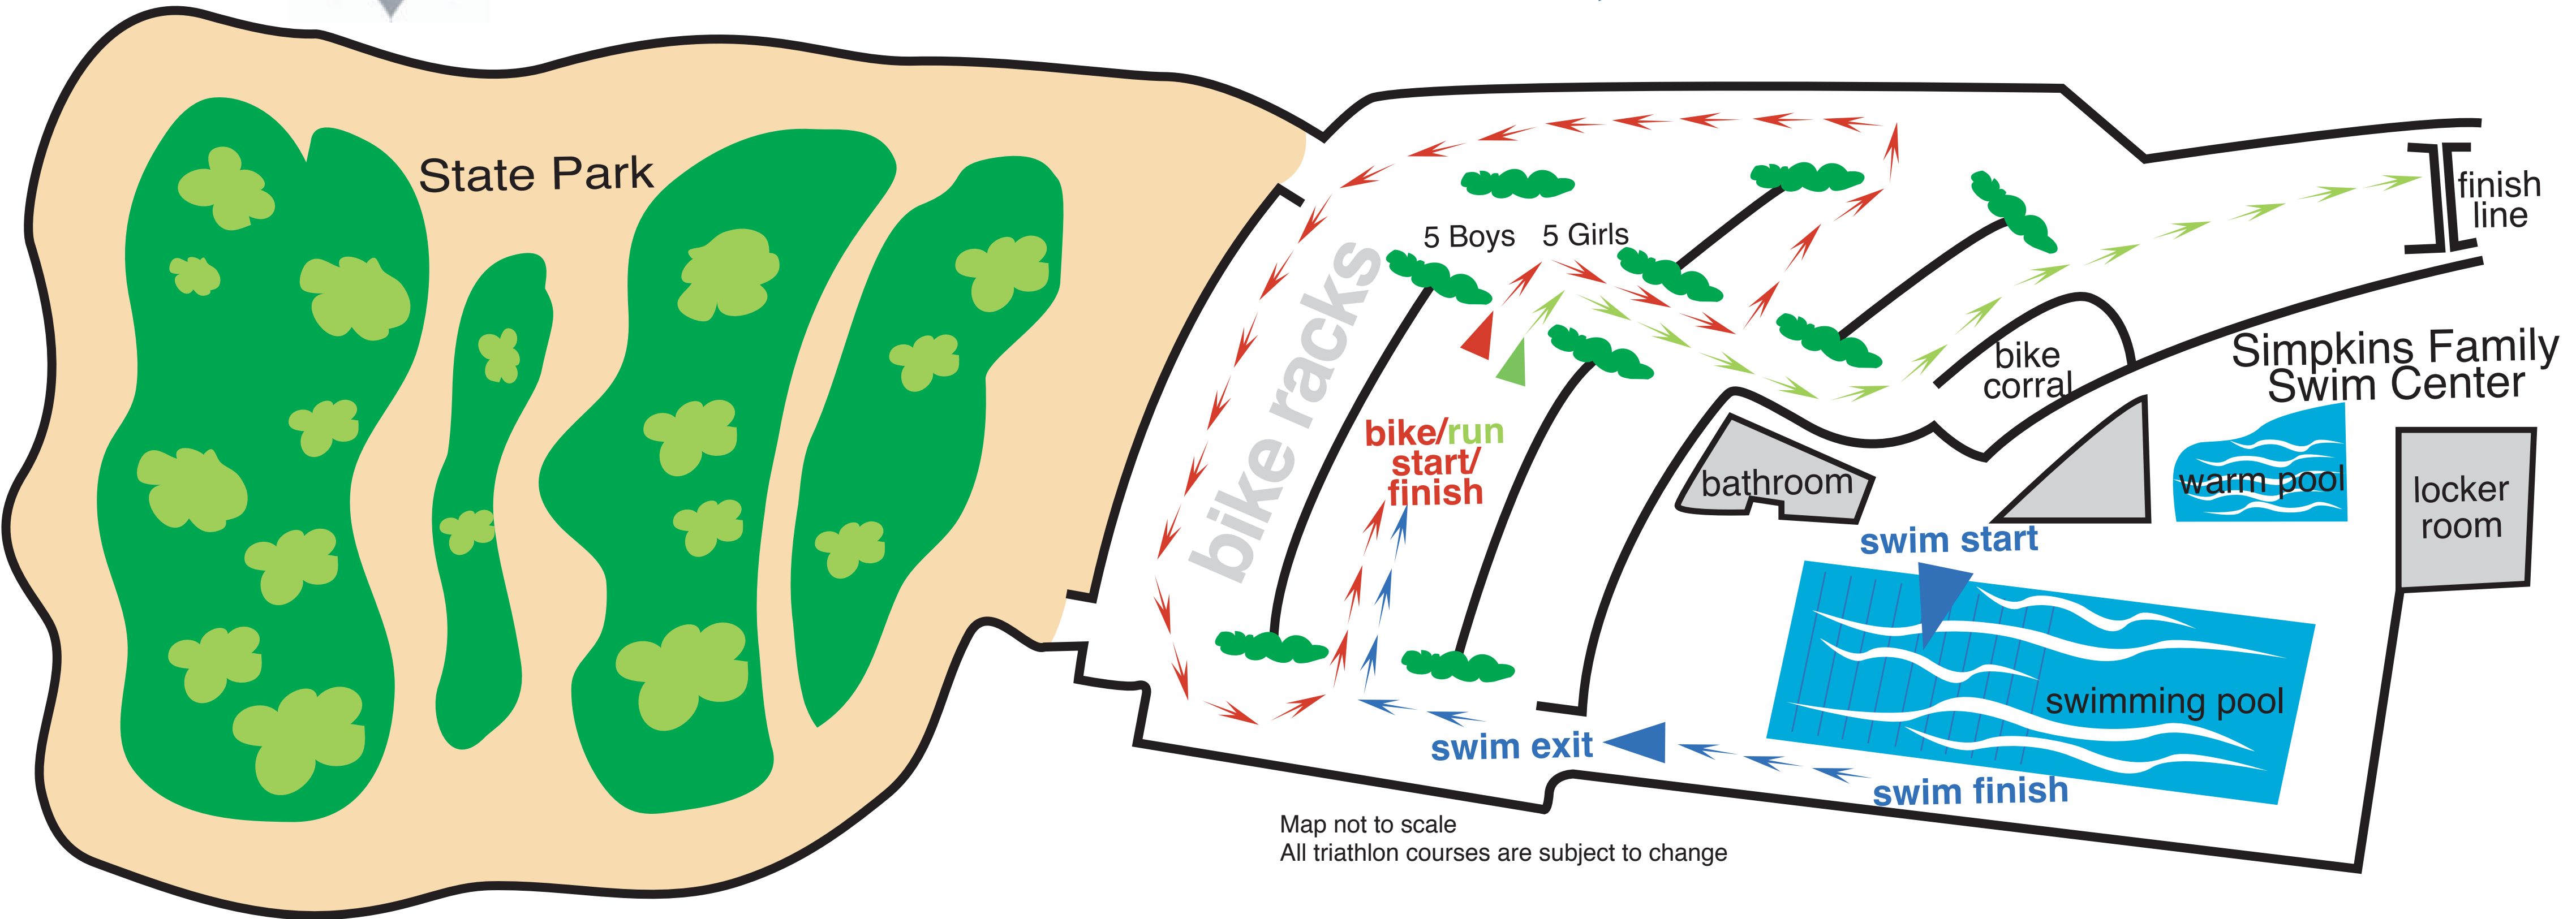

SuperKid Triathlon

Simpkins Family Swim Center

5 Year Old Course map

Swim 25 yards, Bike .20 mile, Run .05 mile

Map not to scale
All triathlon courses are subject to change