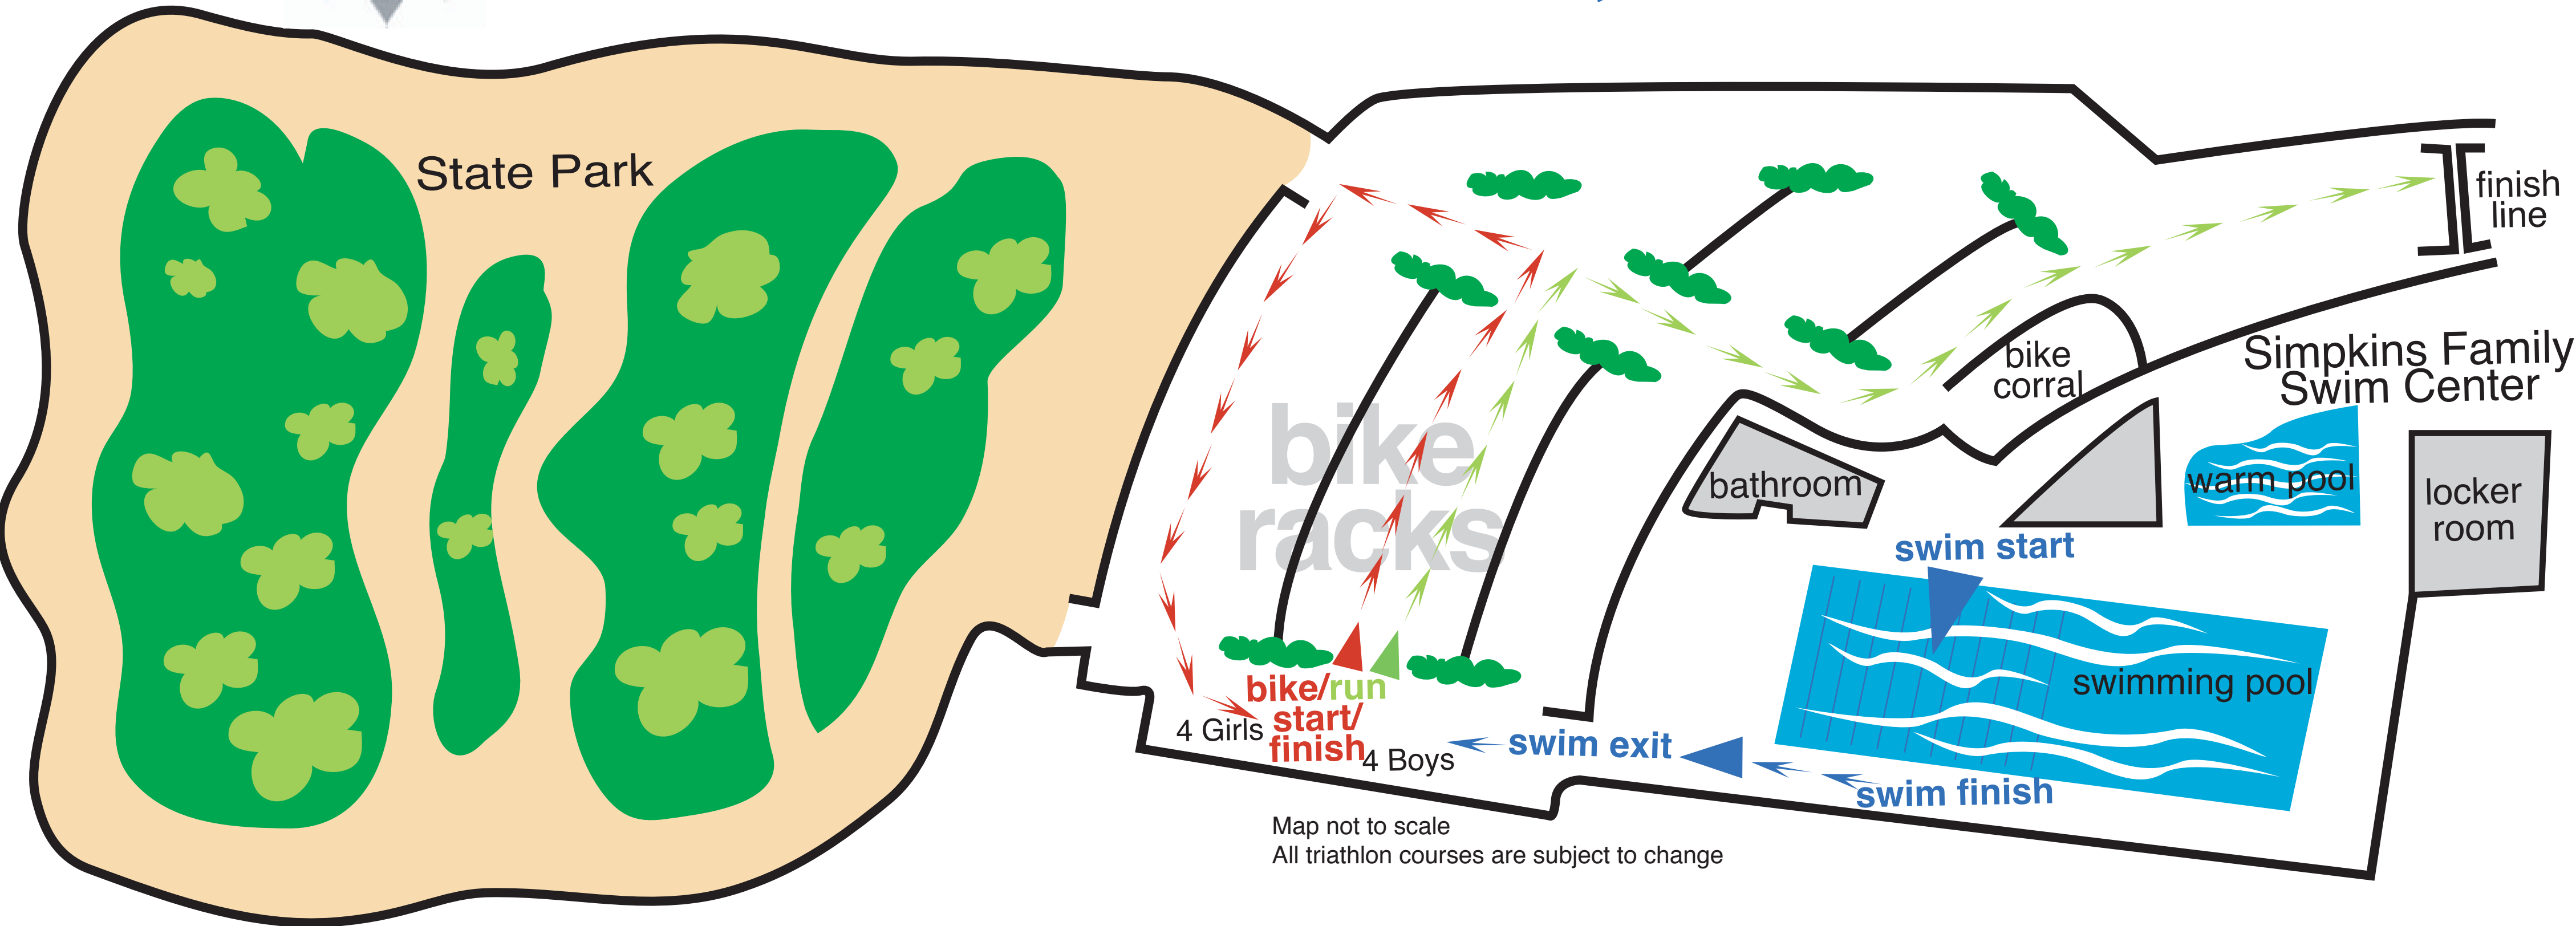

SuperKid Triathlon

Simpkins Family Swim Center

4 Year Old Course map

Swim 25 yards, Bike .10 mile, Run .05 mile

Map not to scale
All triathlon courses are subject to change