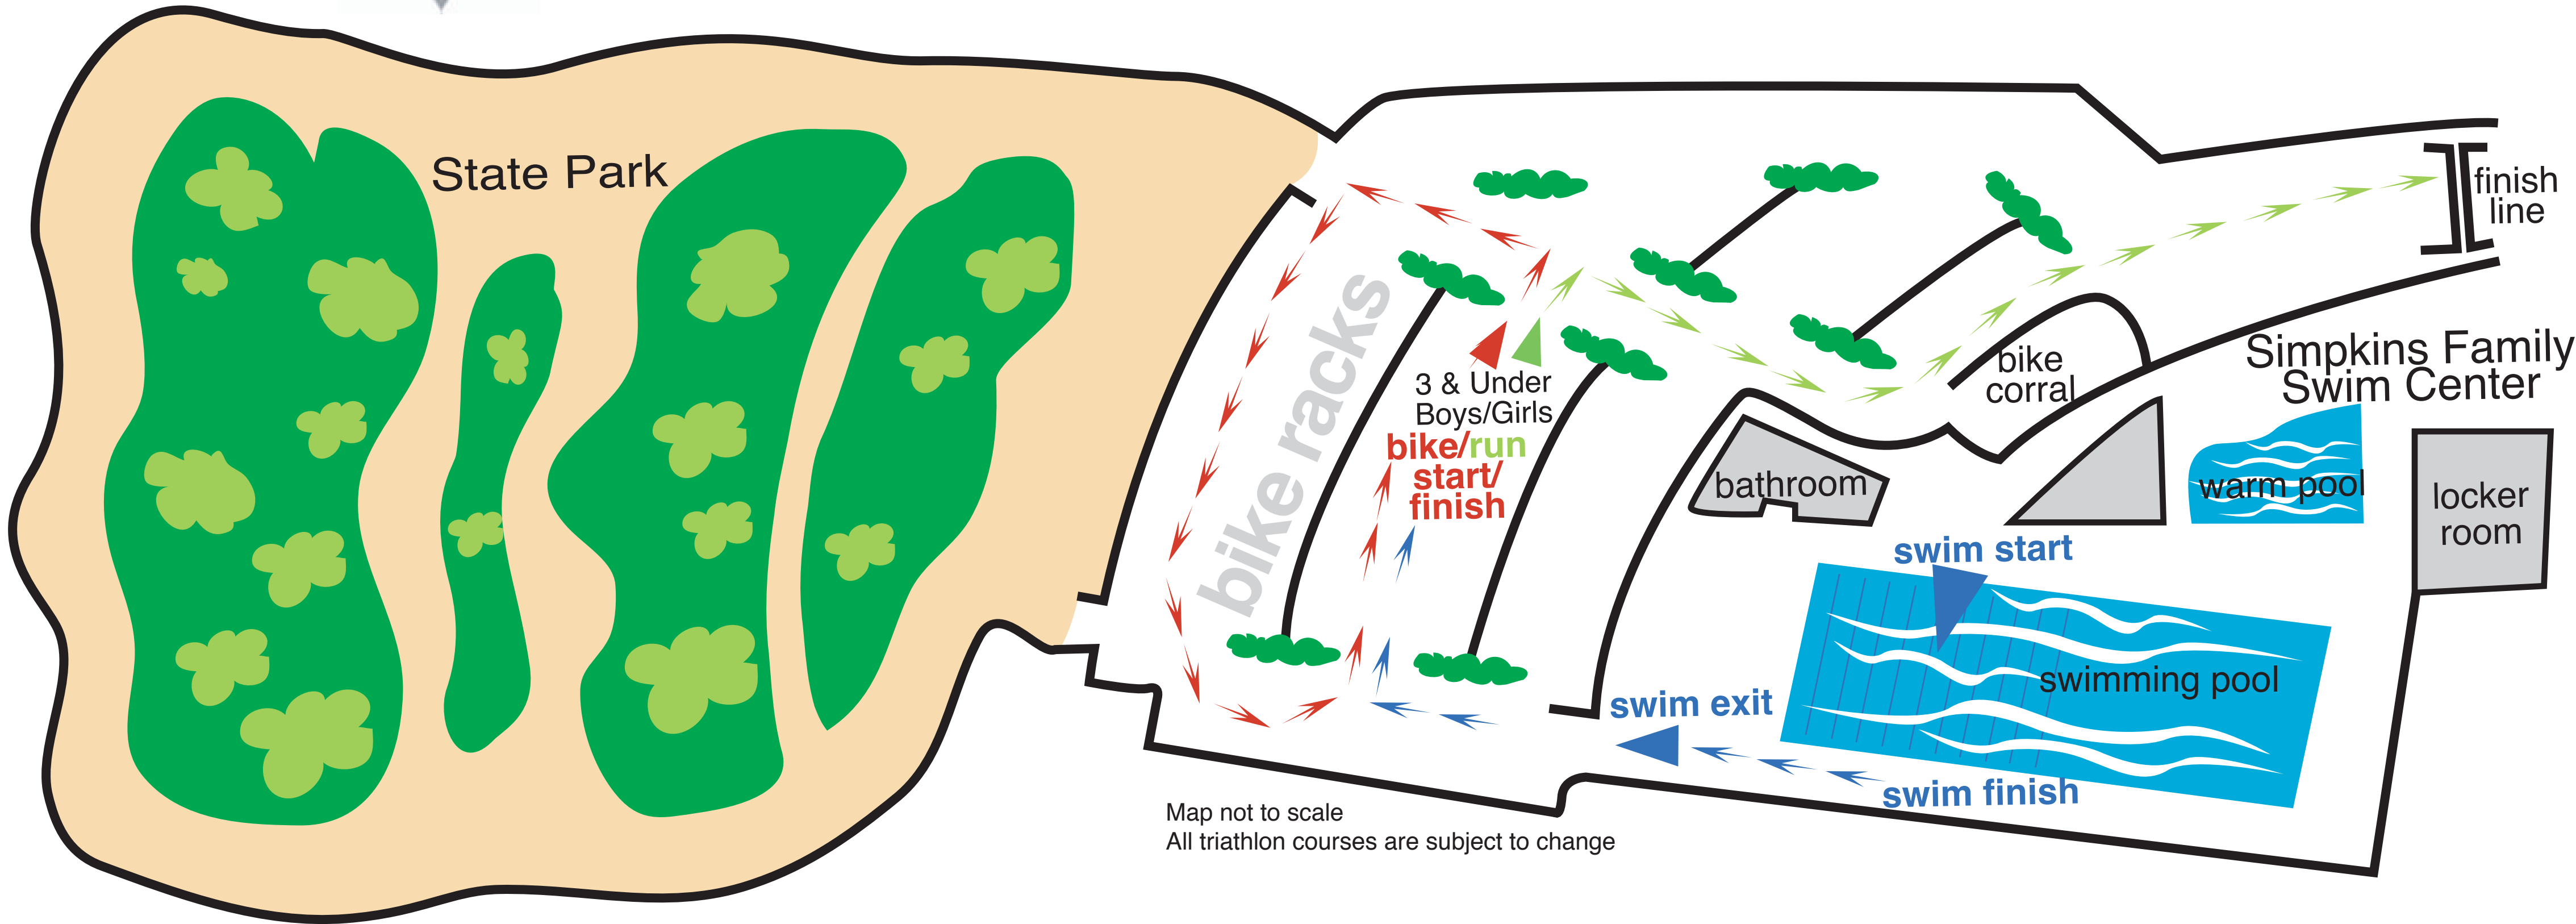

SuperKid Triathlon

Simpkins Family Swim Center

3 & Under Course map

Swim 25 yards, **Bike .10 mile**, **Run .05 mile**

Map not to scale
All triathlon courses are subject to change